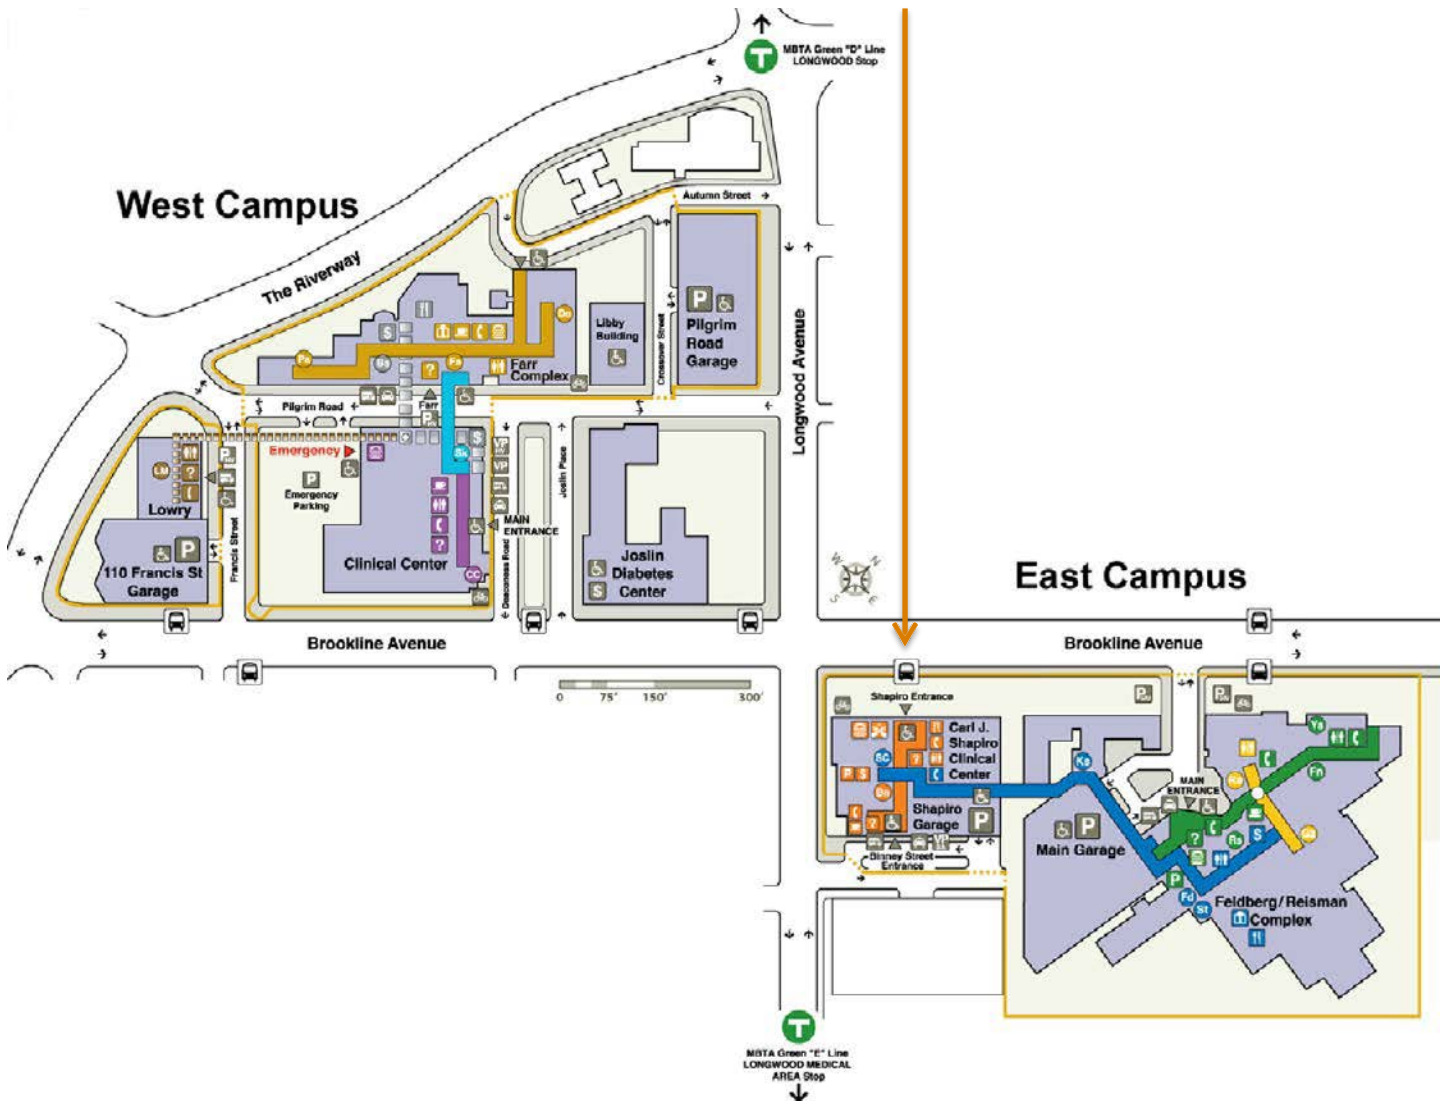

BA CNBS

Berenson-Allen Center
For Noninvasive Brain Stimulation

DIRECTIONS TO SHAPIRO 0101 AND 0101A (VIA SHAPIRO ENTRANCE)

A. Use Shapiro Entrance

The Shapiro Entrance is located on the East Campus, near the intersection of Brookline and Longwood Avenues. See the arrow on the map on the previous page

B. Veer to the Left

Veer toward the far left corner of the atrium toward the doorway that says "Conference Rooms." Freshii will be on your left as you walk.

C. Continue Straight

Continue walking past Freshii and toward the sign that says "Conference Rooms."

D. Enter Conference Room

The first door you see is the entrance to the Shapiro 0101 Conference Room. Open the door and enter.