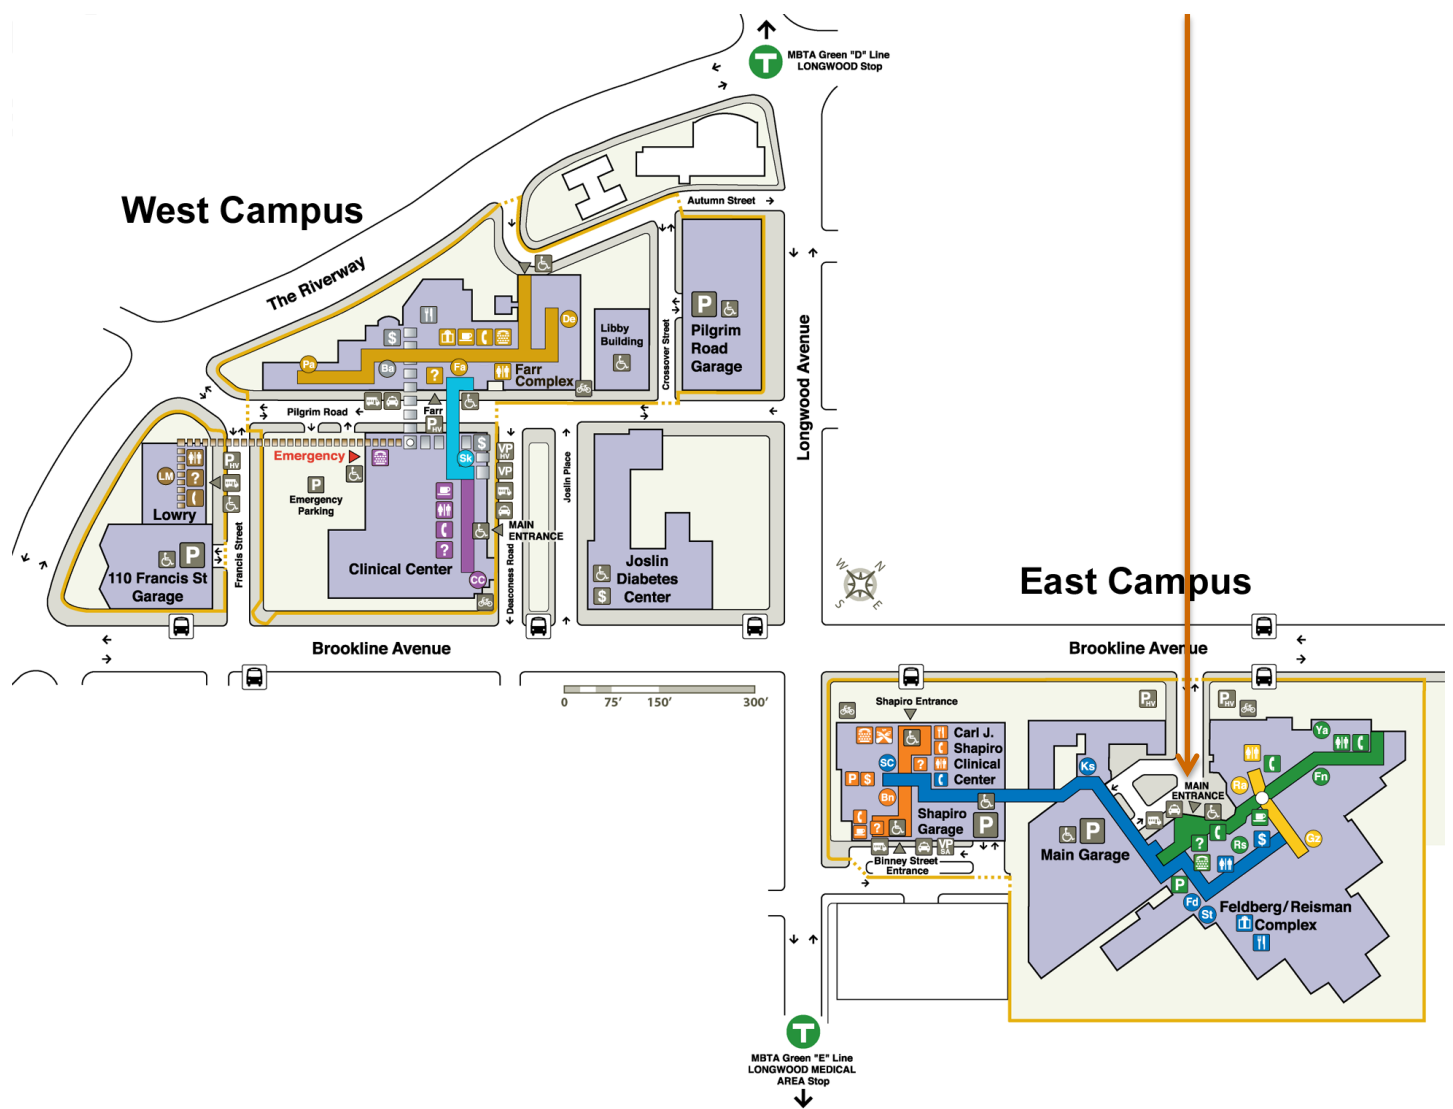

## DIRECTIONS TO TRUSTMAN BOARD ROOM (VIA FELDBERG MAIN ENTRANCE)

### A. Use Main Entrance

The main entrance to the Feldberg Building on the East Campus is located along Brookline Avenue. See the arrow on the map on the previous page

### G. Turn Right

Turn right at the first corridor towards the Truman Board Room.

### H. Continue Down the Hallway

Continue down the hallway and the Truman Board Room will be a few doors down to the right.