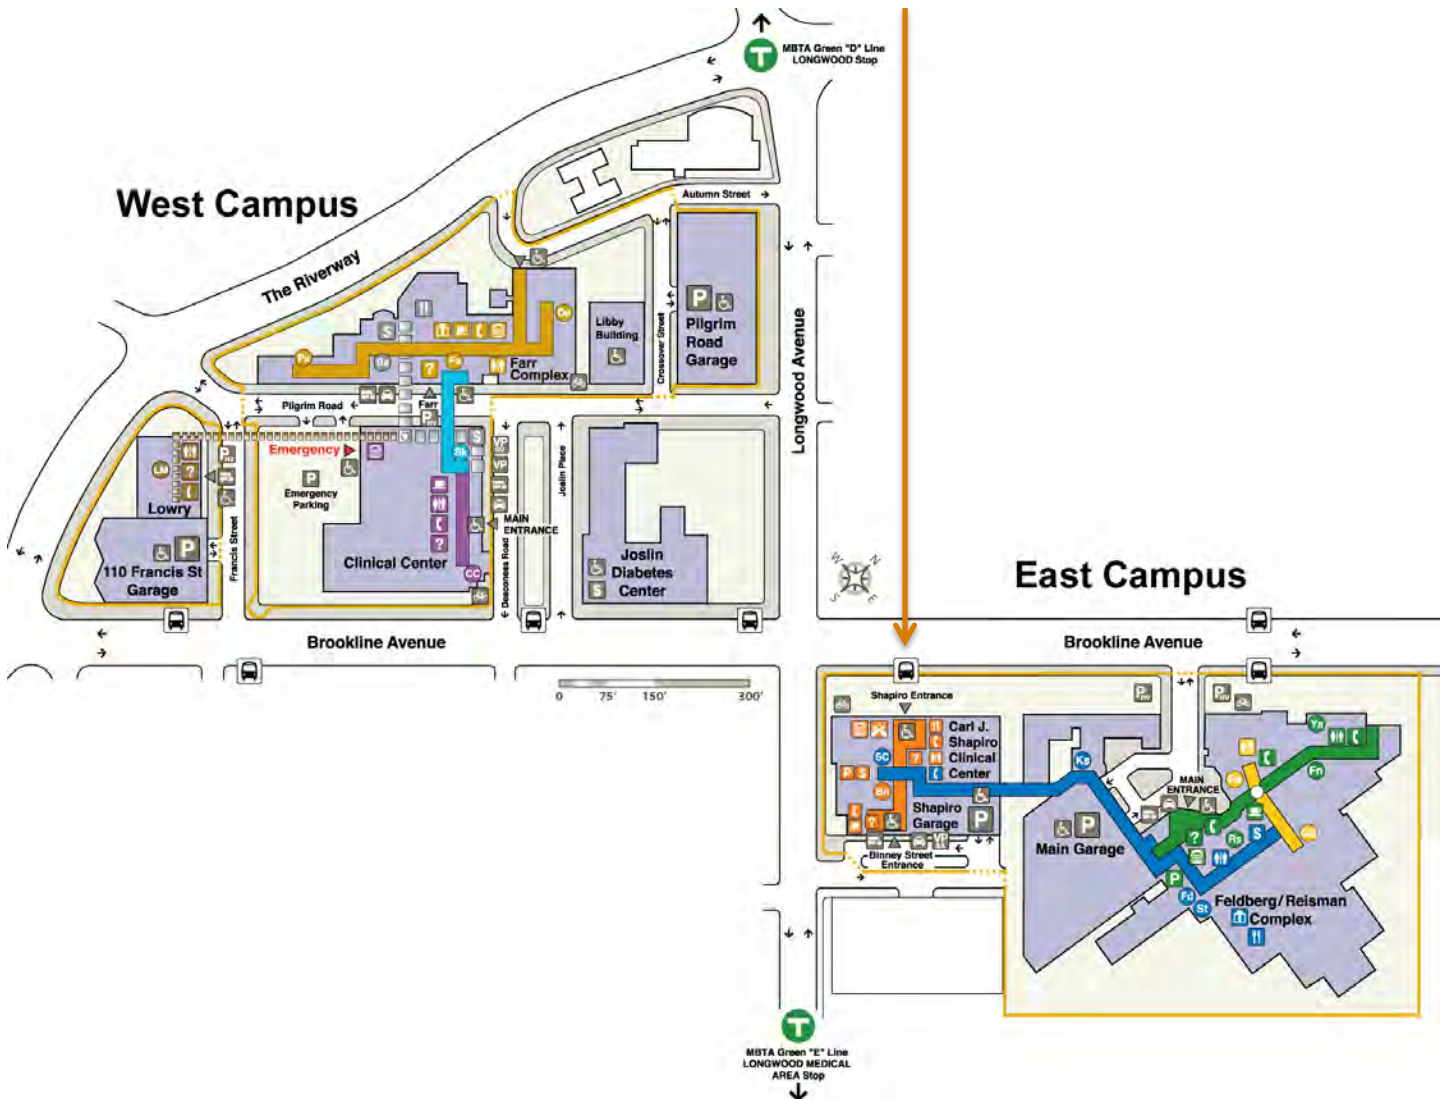

## DIRECTIONS TO SHAPIRO CONFERENCE CENTER (VIA SHAPIRO ENTRANCE)

### A. Use Shapiro Entrance

The Shapiro Entrance is located on the East Campus, near the intersection of Brookline and Longwood Avenues. See the arrow on the map on the previous page

### B. Left Corner Doorway

Walk toward the far left corner of the atrium to the doorway that says "Restrooms/Telephones." Souper Salad will be on your left as you walk.

### C. Enter the Conference Center

The first door you see is the doorway to the Shapiro Conference Center. Open this door; the conference rooms A and B will be on your left.